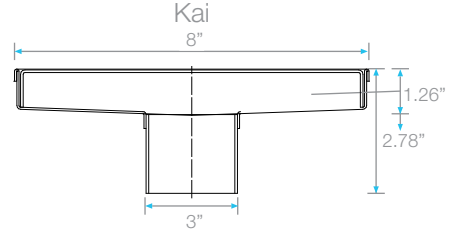

DELMAR SQUARE DRAIN

Kit Includes:

- A** Lifting Key
- B** Grate
- C** Hair/Debris Strainer
- D** Base

Specifications

B Grate - Top View 4" x 4"

Top View 5 3/4" x 5 3/4"

Top View 8" x 8"

D Base - Top View

Top View

Side View 8" x 8"

B Grate - Side View

Delmar Series Features

- 16 gauge 316 Stainless Steel Grate = 1.5 mm.
- 18 gauge 316 Stainless Steel Base = 1.2 mm.
- Works with 2" ABS, PVC or Cast Iron shower drain flange (not included).
- Delmar Series is intended for use with traditional waterproofing methods.
- Hair Strainer Basket comes with every drain, fits inside the drain to collect hair and other debris, preventing pipe clogs.
- Standard Finishes: Satin, Polished, ORB/Black, and Satin Gold.
- Grate can be removed completely for cleaning.

Complete Kit

Nami

Length	Satin SKU
4" x 4"	33.100.00
5 3/4" x 5 3/4"	33.100.01

Kai

Length	Satin SKU
4" x 4"	33.200.00
5 3/4" x 5 3/4"	33.200.01
8" x 8" (3" Outdoor)	33.200.08

Delta

Length	Satin SKU	Polished SKU
4" x 4"	33.300.00	33.300.00 P
5 3/4" x 5 3/4"	33.300.01	33.300.01 P

Mist

Length	Satin SKU
4" x 4"	33.500.00
5 3/4" x 5 3/4"	33.500.01

Lotus

Length	Bronze SKU	ORB/Black SKU	Satin Gold SKU
4" x 4"	33.400.00	33.400.00 ORB	33.400.00 G
5 3/4" x 5 3/4"	33.400.01	33.400.01 ORB	33.400.01 G