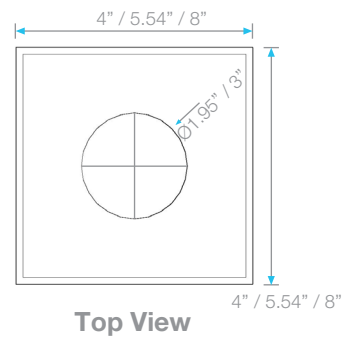

DELMAR SQUARE DRAIN

Kit Includes:

- A** Lifting Key
- B** Grate
- C** Hair/Debris Strainer
- D** Base

Specifications

B Grate - Top View 4" x 4"

Top View 5 3/4" x 5 3/4"

Top View 8" x 8"

D Base - Top View

Top View

Side View 8" x 8"

B Grate - Side View

Delmar Series Features

- 16 gauge 316 Stainless Steel Grate = 1.5 mm.
- 18 gauge 316 Stainless Steel Base = 1.2 mm.
- Works with 2" ABS, PVC or Cast Iron shower drain flange (not included).
- Delmar Series is intended for use with traditional waterproofing methods.
- Hair Strainer Basket comes with every drain, fits inside the drain to collect hair and other debris, preventing pipe clogs.
- Standard Finishes: Satin, Polished, ORB/Black, and Satin Gold.
- Grate can be removed completely for cleaning.

Complete Kit

Nami

Length	Satin SKU
4" x 4"	33.100.00
5 3/4" x 5 3/4"	33.100.01

Kai

Length	Satin SKU
4" x 4"	33.200.00
5 3/4" x 5 3/4"	33.200.01
8" x 8" (3" Outdoor)	33.200.08

Delta

Length	Satin SKU	Polished SKU
4" x 4"	33.300.00	33.300.00 P
5 3/4" x 5 3/4"	33.300.01	33.300.01 P

Mist

Length	Satin SKU
4" x 4"	33.500.00
5 3/4" x 5 3/4"	33.500.01

Lotus

Length	Bronze SKU	ORB/Black SKU	Satin Gold SKU
4" x 4"	33.400.00	33.400.00 ORB	33.400.00 G
5 3/4" x 5 3/4"	33.400.01	33.400.01 ORB	33.400.01 G