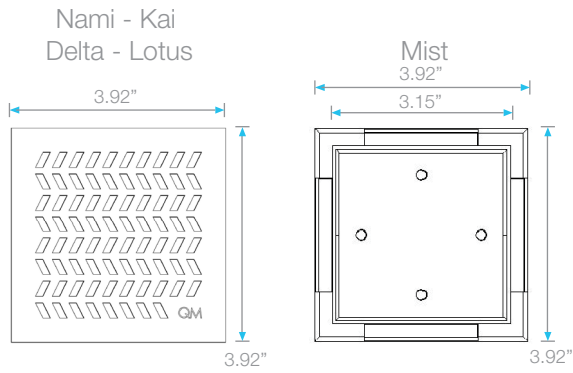

DELMAR SQUARE DRAIN

Kit Includes:

- A** Lifting Key
- B** Grate
- C** Hair/Debris Strainer
- D** Base

Specifications

B Grate - Top View 4" x 4"

Top View 5 3/4" x 5 3/4"

Top View 8" x 8"

D Base - Top View

Top View

Side View 8" x 8"

B Grate - Side View

Delmar Series Features

- 16 gauge 316 Stainless Steel Grate = 1.5 mm.
- 18 gauge 316 Stainless Steel Base = 1.2 mm.
- Works with 2" ABS, PVC or Cast Iron shower drain flange (not included).
- Delmar Series is intended for use with traditional waterproofing methods.
- Hair Strainer Basket comes with every drain, fits inside the drain to collect hair and other debris, preventing pipe clogs.
- Standard Finishes: Satin, Polished, ORB/Black, and Satin Gold.
- Grate can be removed completely for cleaning.

Complete Kit

Nami

Length	Satin SKU
4" x 4"	33.100.00
5 3/4" x 5 3/4"	33.100.01

Kai

Length	Satin SKU
4" x 4"	33.200.00
5 3/4" x 5 3/4"	33.200.01
8" x 8" (3" Outdoor)	33.200.08

Delta

Length	Satin SKU	Polished SKU
4" x 4"	33.300.00	33.300.00 P
5 3/4" x 5 3/4"	33.300.01	33.300.01 P

Mist

Length	Satin SKU
4" x 4"	33.500.00
5 3/4" x 5 3/4"	33.500.01

Lotus

Length	Bronze SKU	ORB/Black SKU	Satin Gold SKU
4" x 4"	33.400.00	33.400.00 ORB	33.400.00 G
5 3/4" x 5 3/4"	33.400.01	33.400.01 ORB	33.400.01 G