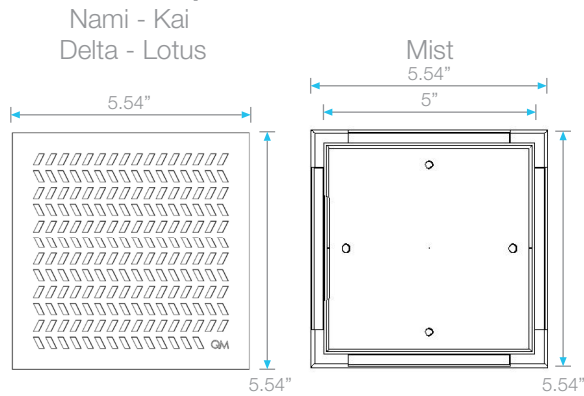

DELMAR SQUARE DRAIN

Kit Includes:

- A** Lifting Key
- B** Grate
- C** Hair/Debris Strainer
- D** Base

Specifications

B Grate - Top View 4" x 4"

Top View 5 3/4" x 5 3/4"

Top View 8" x 8"

D Base - Top View

Top View

Side View 8" x 8"

B Grate - Side View

Delmar Series Features

- 16 gauge 316 Stainless Steel Grate = 1.5 mm.
- 18 gauge 316 Stainless Steel Base = 1.2 mm.
- Works with 2" ABS, PVC or Cast Iron shower drain flange (not included).
- Delmar Series is intended for use with traditional waterproofing methods.
- Hair Strainer Basket comes with every drain, fits inside the drain to collect hair and other debris, preventing pipe clogs.
- Standard Finishes: Satin, Polished, ORB/Black, and Satin Gold.
- Grate can be removed completely for cleaning.

Complete Kit

Nami

Length	Satin SKU
4" x 4"	33.100.00
5 3/4" x 5 3/4"	33.100.01

Kai

Length	Satin SKU
4" x 4"	33.200.00
5 3/4" x 5 3/4"	33.200.01
8" x 8" (3" Outdoor)	33.200.08

Delta

Length	Satin SKU	Polished SKU
4" x 4"	33.300.00	33.300.00 P
5 3/4" x 5 3/4"	33.300.01	33.300.01 P

Mist

Length	Satin SKU
4" x 4"	33.500.00
5 3/4" x 5 3/4"	33.500.01

Lotus

Length	Bronze SKU	ORB/Black SKU	Satin Gold SKU
4" x 4"	33.400.00	33.400.00 ORB	33.400.00 G
5 3/4" x 5 3/4"	33.400.01	33.400.01 ORB	33.400.01 G