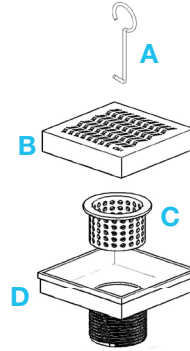

DELMAR SQUARE DRAIN

Kit Includes:

- A** Lifting Key
- B** Grate
- C** Hair/Debris Strainer
- D** Base

Specifications

B Grate - Top View 4" x 4"

Top View 5 3/4" x 5 3/4"

Top View 8" x 8"

D Base - Top View

Top View

Side View 8" x 8"

B Grate - Side View

Delmar Series Features

- 16 gauge 316 Stainless Steel Grate = 1.5 mm.
- 18 gauge 316 Stainless Steel Base = 1.2 mm.
- Works with 2" ABS, PVC or Cast Iron shower drain flange (not included).
- Delmar Series is intended for use with traditional waterproofing methods.
- Hair Strainer Basket comes with every drain, fits inside the drain to collect hair and other debris, preventing pipe clogs.
- Standard Finishes: Satin, Polished, ORB/Black, and Satin Gold.
- Grate can be removed completely for cleaning.