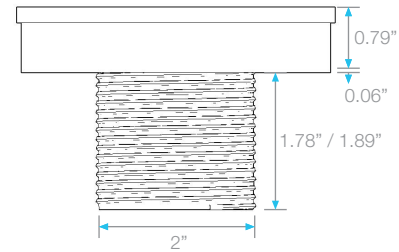

DELMAR SQUARE DRAIN

Kit Includes:

- A** Lifting Key
- B** Grate
- C** Hair/Debris Strainer
- D** Base

Specifications

B Grate - Top View 4" x 4"

Top View 5 3/4" x 5 3/4"

Top View 8" x 8"

D Base - Top View

Top View

Side View 8" x 8"

B Grate - Side View

Delmar Series Features

- 16 gauge 316 Stainless Steel Grate = 1.5 mm.
- 18 gauge 316 Stainless Steel Base = 1.2 mm.
- Works with 2" ABS, PVC or Cast Iron shower drain flange (not included).
- Delmar Series is intended for use with traditional waterproofing methods.
- Hair Strainer Basket comes with every drain, fits inside the drain to collect hair and other debris, preventing pipe clogs.
- Standard Finishes: Satin, Polished, ORB/Black, and Satin Gold.
- Grate can be removed completely for cleaning.

Complete Kit

Nami

Length	Satin SKU
4" x 4"	33.100.00
5 3/4" x 5 3/4"	33.100.01

Kai

Length	Satin SKU
4" x 4"	33.200.00
5 3/4" x 5 3/4"	33.200.01
8" x 8" (3" Outdoor)	33.200.08

Delta

Length	Satin SKU	Polished SKU
4" x 4"	33.300.00	33.300.00 P
5 3/4" x 5 3/4"	33.300.01	33.300.01 P