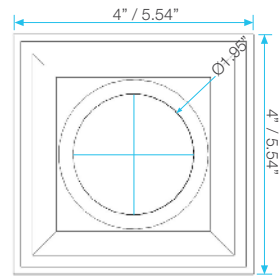

Lagos Square Drain

Installation

Specifications

Drain Grate - Top View:
4" x 4"
Mira
Tulia

Drain Grate - Top View:
4" x 4"
Veil

Drain Grate - Top View:
5 3/4" x 5 3/4"
Mira
Tulia

Drain Grate - Top View:
5 3/4" x 5 3/4"
Veil

Drain Base - Top View:
Mira
Tulia

Drain Base - Top View:
Veil

Drain Base - Top View:
Mira
Tulia

Drain Base - Top View:
Veil

Drain Grate - Side View:
Mira
Tulia

Drain Grate - Side View:
Veil

Note: Installer must verify all rough-in dimensions prior to installation and consult local and national codes. Conformity and compliance to local and national codes are the responsibility of the installer. Dimensions are subject to Manufacturers tolerance and change without notice. We can assume no responsibility for use of superseded or void data.

Lagos Square Drain

Lagos Series Features

- 15 gauge 316 Stainless Steel Grate = 1.8 mm
- Base made in ABS plastic
- Requires traditional 4-way floor pitch
- Works with 2" ABS, PVC or Cast Iron shower drain flange (not included)
- Grate can be removed completely for cleaning
- Hair Strainer Basket comes with every drain, fits inside the drain to collect hair and other debris, preventing pipe clogs
- Lagos Series is intended for use with traditional waterproofing methods

Tulia Line

SKU	Size	Finish
88.200.01	4x4"	Satin
88.200.03	4x4"	Polished
88.200.05	4x4"	Bronze
88.200.02	5 3/4"x5 3/4"	Satin
88.200.04	5 3/4"x5 3/4"	Polished
88.200.06	5 3/4"x5 3/4"	Bronze

Veil Line

SKU	Size	Finish
88.300.01	4x4"	Polished
88.300.03	4x4"	Satin
88.300.05	4x4"	ORB
88.300.07	4x4"	Satin Gold
88.300.02	5 3/4"x5 3/4"	Polished
88.300.04	5 3/4"x5 3/4"	Satin
88.300.06	5 3/4"x5 3/4"	ORB
88.300.08	5 3/4"x5 3/4"	Satin Gold