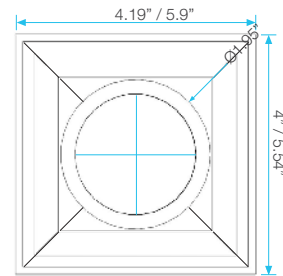

Lagos Square Drain

Installation

Specifications

Drain Grate - Top View:
4" x 4"
Mira
Tulia

Drain Grate - Top View:
4" x 4"
Veil

Drain Grate - Top View:
5 3/4" x 5 3/4"
Mira
Tulia

Drain Grate - Top View:
5 3/4" x 5 3/4"
Veil

Drain Base - Top View:
Mira
Tulia

Drain Base - Top View:
Veil

Drain Base - Top View:
Mira
Tulia

Drain Base - Top View:
Veil

Drain Grate - Side View:
Mira
Tulia

Drain Grate - Side View:
Veil

Note: Installer must verify all rough-in dimensions prior to installation and consult local and national codes. Conformity and compliance to local and national codes are the responsibility of the installer. Dimensions are subject to Manufacturers tolerance and change without notice. We can assume no responsibility for use of superseded or void data.

Lagos Square Drain

Lagos Series Features

- 15 gauge 316 Stainless Steel Grate = 1.8 mm
- Base made in ABS plastic
- Requires traditional 4-way floor pitch
- Works with 2" ABS, PVC or Cast Iron shower drain flange (not included)
- Grate can be removed completely for cleaning
- Hair Strainer Basket comes with every drain, fits inside the drain to collect hair and other debris, preventing pipe clogs
- Lagos Series is intended for use with traditional waterproofing methods

Tulia Line

SKU	Size	Finish
88.200.01	4x4"	Satin
88.200.03	4x4"	Polished
88.200.05	4x4"	Bronze
88.200.02	5 3/4"x5 3/4"	Satin
88.200.04	5 3/4"x5 3/4"	Polished
88.200.06	5 3/4"x5 3/4"	Bronze

Veil Line

SKU	Size	Finish
88.300.01	4x4"	Polished
88.300.03	4x4"	Satin
88.300.05	4x4"	ORB
88.300.07	4x4"	Satin Gold
88.300.02	5 3/4"x5 3/4"	Polished
88.300.04	5 3/4"x5 3/4"	Satin
88.300.06	5 3/4"x5 3/4"	ORB
88.300.08	5 3/4"x5 3/4"	Satin Gold