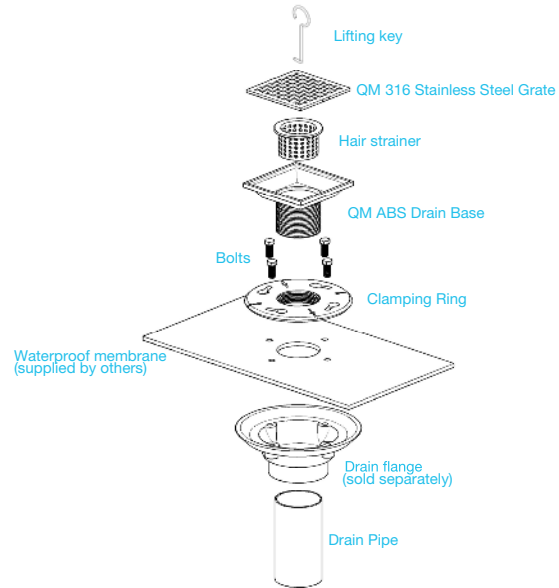

Lagos Square Drain

Installation

Specifications

Drain Grate - Top View:
4" x 4"
Mira
Tulia

Drain Grate - Top View:
4" x 4"
Veil

Drain Grate - Top View:
5 3/4" x 5 3/4"
Mira
Tulia

Drain Grate - Top View:
5 3/4" x 5 3/4"
Veil

Drain Base - Top View:
Mira
Tulia

Drain Base - Top View:
Veil

Drain Base - Top View:
Mira
Tulia

Drain Base - Top View:
Veil

Drain Grate - Side View:
Mira
Tulia

Drain Grate - Side View:
Veil

Note: Installer must verify all rough-in dimensions prior to installation and consult local and national codes. Conformity and compliance to local and national codes are the responsibility of the installer. Dimensions are subject to Manufacturers tolerance and change without notice. We can assume no responsibility for use of superseded or void data.

Lagos Square Drain

Lagos Series Features

- 15 gauge 316 Stainless Steel Grate = 1.8 mm
- Base made in ABS plastic
- Requires traditional 4-way floor pitch
- Works with 2" ABS, PVC or Cast Iron shower drain flange (not included)
- Grate can be removed completely for cleaning
- Hair Strainer Basket comes with every drain, fits inside the drain to collect hair and other debris, preventing pipe clogs
- Lagos Series is intended for use with traditional waterproofing methods

Tulia Line

SKU	Size	Finish
88.200.01	4x4"	Satin
88.200.03	4x4"	Polished
88.200.05	4x4"	Bronze
88.200.02	5 3/4"x5 3/4"	Satin
88.200.04	5 3/4"x5 3/4"	Polished
88.200.06	5 3/4"x5 3/4"	Bronze

Veil Line

SKU	Size	Finish
88.300.01	4x4"	Polished
88.300.03	4x4"	Satin
88.300.05	4x4"	ORB
88.300.07	4x4"	Satin Gold
88.300.02	5 3/4"x5 3/4"	Polished
88.300.04	5 3/4"x5 3/4"	Satin
88.300.06	5 3/4"x5 3/4"	ORB
88.300.08	5 3/4"x5 3/4"	Satin Gold