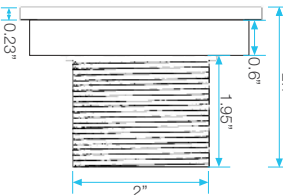

Lagos Square Drain

Installation

Specifications

Drain Grate - Top View:
4" x 4"
Mira
Tulia

Drain Grate - Top View:
4" x 4"
Veil

Drain Grate - Top View:
5 3/4" x 5 3/4"
Mira
Tulia

Drain Grate - Top View:
5 3/4" x 5 3/4"
Veil

Drain Base - Top View:
Mira
Tulia

Drain Base - Top View:
Veil

Drain Base - Top View:
Mira
Tulia

Drain Base - Top View:
Veil

Drain Grate - Side View:
Mira
Tulia

Drain Grate - Side View:
Veil

Note: Installer must verify all rough-in dimensions prior to installation and consult local and national codes. Conformity and compliance to local and national codes are the responsibility of the installer. Dimensions are subject to Manufacturers tolerance and change without notice. We can assume no responsibility for use of superseded or void data.

Lagos Square Drain

Lagos Series Features

- 15 gauge 316 Stainless Steel Grate = 1.8 mm
- Base made in ABS plastic
- Requires traditional 4-way floor pitch
- Works with 2" ABS, PVC or Cast Iron shower drain flange (not included)
- Grate can be removed completely for cleaning
- Hair Strainer Basket comes with every drain, fits inside the drain to collect hair and other debris, preventing pipe clogs
- Lagos Series is intended for use with traditional waterproofing methods

Tulia Line

SKU	Size	Finish
88.200.01	4x4"	Satin
88.200.03	4x4"	Polished
88.200.05	4x4"	Bronze
88.200.02	5 3/4"x5 3/4"	Satin
88.200.04	5 3/4"x5 3/4"	Polished
88.200.06	5 3/4"x5 3/4"	Bronze

Veil Line

SKU	Size	Finish
88.300.01	4x4"	Polished
88.300.03	4x4"	Satin
88.300.05	4x4"	ORB
88.300.07	4x4"	Satin Gold
88.300.02	5 3/4"x5 3/4"	Polished
88.300.04	5 3/4"x5 3/4"	Satin
88.300.06	5 3/4"x5 3/4"	ORB
88.300.08	5 3/4"x5 3/4"	Satin Gold