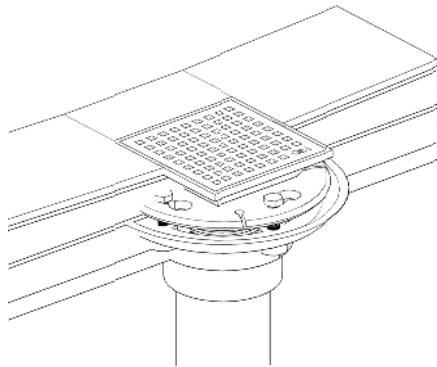

Lagos Square Drain

Installation

Specifications

Drain Grate - Top View:
4" x 4"
Mira
Tulia

Drain Grate - Top View:
4" x 4"
Veil

Drain Grate - Top View:
5 3/4" x 5 3/4"
Mira
Tulia

Drain Grate - Top View:
5 3/4" x 5 3/4"
Veil

Drain Base - Top View:
Mira
Tulia

Drain Base - Top View:
Veil

Drain Base - Top View:
Mira
Tulia

Drain Base - Top View:
Veil

Drain Grate - Side View:
Mira
Tulia

Drain Grate - Side View:
Veil

Note: Installer must verify all rough-in dimensions prior to installation and consult local and national codes. Conformity and compliance to local and national codes are the responsibility of the installer. Dimensions are subject to Manufacturers tolerance and change without notice. We can assume no responsibility for use of superseded or void data.

Lagos Square Drain

Lagos Series Features

- 15 gauge 316 Stainless Steel Grate = 1.8 mm
- Base made in ABS plastic
- Requires traditional 4-way floor pitch
- Works with 2" ABS, PVC or Cast Iron shower drain flange (not included)
- Grate can be removed completely for cleaning
- Hair Strainer Basket comes with every drain, fits inside the drain to collect hair and other debris, preventing pipe clogs
- Lagos Series is intended for use with traditional waterproofing methods

Tulia Line

SKU	Size	Finish
88.200.01	4x4"	Satin
88.200.03	4x4"	Polished
88.200.05	4x4"	Bronze
88.200.02	5 3/4"x5 3/4"	Satin
88.200.04	5 3/4"x5 3/4"	Polished
88.200.06	5 3/4"x5 3/4"	Bronze

Veil Line

SKU	Size	Finish
88.300.01	4x4"	Polished
88.300.03	4x4"	Satin
88.300.05	4x4"	ORB
88.300.07	4x4"	Satin Gold
88.300.02	5 3/4"x5 3/4"	Polished
88.300.04	5 3/4"x5 3/4"	Satin
88.300.06	5 3/4"x5 3/4"	ORB
88.300.08	5 3/4"x5 3/4"	Satin Gold