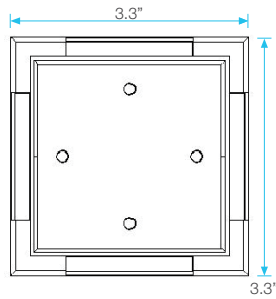

Lagos Square Drain

Installation

Specifications

Drain Grate - Top View:
4" x 4"
Mira
Tulia

Drain Grate - Top View:
4" x 4"
Veil

Drain Grate - Top View:
5 3/4" x 5 3/4"
Mira
Tulia

Drain Grate - Top View:
5 3/4" x 5 3/4"
Veil

Drain Base - Top View:
Mira
Tulia

Drain Base - Top View:
Veil

Drain Base - Top View:
Mira
Tulia

Drain Base - Top View:
Veil

Drain Grate - Side View:
Mira
Tulia

Drain Grate - Side View:
Veil

Note: Installer must verify all rough-in dimensions prior to installation and consult local and national codes. Conformity and compliance to local and national codes are the responsibility of the installer. Dimensions are subject to Manufacturers tolerance and change without notice. We can assume no responsibility for use of superseded or void data.

Lagos Square Drain

Lagos Series Features

- 15 gauge 316 Stainless Steel Grate = 1.8 mm
- Base made in ABS plastic
- Requires traditional 4-way floor pitch
- Works with 2" ABS, PVC or Cast Iron shower drain flange (not included)
- Grate can be removed completely for cleaning
- Hair Strainer Basket comes with every drain, fits inside the drain to collect hair and other debris, preventing pipe clogs
- Lagos Series is intended for use with traditional waterproofing methods

Tulia Line

SKU	Size	Finish
88.200.01	4x4"	Satin
88.200.03	4x4"	Polished
88.200.05	4x4"	Bronze
88.200.02	5 3/4"x5 3/4"	Satin
88.200.04	5 3/4"x5 3/4"	Polished
88.200.06	5 3/4"x5 3/4"	Bronze

Veil Line

SKU	Size	Finish
88.300.01	4x4"	Polished
88.300.03	4x4"	Satin
88.300.05	4x4"	ORB
88.300.07	4x4"	Satin Gold
88.300.02	5 3/4"x5 3/4"	Polished
88.300.04	5 3/4"x5 3/4"	Satin
88.300.06	5 3/4"x5 3/4"	ORB
88.300.08	5 3/4"x5 3/4"	Satin Gold