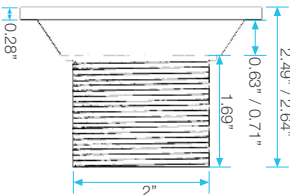

Lagos Square Drain

Installation

Specifications

Drain Grate - Top View:
4" x 4"
Mira
Tulia

Drain Grate - Top View:
4" x 4"
Veil

Drain Grate - Top View:
5 3/4" x 5 3/4"
Mira
Tulia

Drain Grate - Top View:
5 3/4" x 5 3/4"
Veil

Drain Base - Top View:
Mira
Tulia

Drain Base - Top View:
Veil

Drain Base - Top View:
Mira
Tulia

Drain Base - Top View:
Veil

Drain Grate - Side View:
Mira
Tulia

Drain Grate - Side View:
Veil

Note: Installer must verify all rough-in dimensions prior to installation and consult local and national codes. Conformity and compliance to local and national codes are the responsibility of the installer. Dimensions are subject to Manufacturers tolerance and change without notice. We can assume no responsibility for use of superseded or void data.

Lagos Square Drain

Lagos Series Features

- 15 gauge 316 Stainless Steel Grate = 1.8 mm
- Base made in ABS plastic
- Requires traditional 4-way floor pitch
- Works with 2" ABS, PVC or Cast Iron shower drain flange (not included)
- Grate can be removed completely for cleaning
- Hair Strainer Basket comes with every drain, fits inside the drain to collect hair and other debris, preventing pipe clogs
- Lagos Series is intended for use with traditional waterproofing methods

Tulia Line

SKU	Size	Finish
88.200.01	4x4"	Satin
88.200.03	4x4"	Polished
88.200.05	4x4"	Bronze
88.200.02	5 3/4"x5 3/4"	Satin
88.200.04	5 3/4"x5 3/4"	Polished
88.200.06	5 3/4"x5 3/4"	Bronze

Veil Line

SKU	Size	Finish
88.300.01	4x4"	Polished
88.300.03	4x4"	Satin
88.300.05	4x4"	ORB
88.300.07	4x4"	Satin Gold
88.300.02	5 3/4"x5 3/4"	Polished
88.300.04	5 3/4"x5 3/4"	Satin
88.300.06	5 3/4"x5 3/4"	ORB
88.300.08	5 3/4"x5 3/4"	Satin Gold