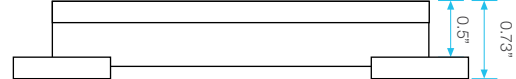

Lagos Square Drain

Installation

Specifications

Drain Grate - Top View:
4" x 4"
Mira
Tulia

Drain Grate - Top View:
4" x 4"
Veil

Drain Grate - Top View:
5 3/4" x 5 3/4"
Mira
Tulia

Drain Grate - Top View:
5 3/4" x 5 3/4"
Veil

Drain Base - Top View:
Mira
Tulia

Drain Base - Top View:
Veil

Drain Base - Top View:
Mira
Tulia

Drain Base - Top View:
Veil

Drain Grate - Side View:
Mira
Tulia

Drain Grate - Side View:
Veil

Note: Installer must verify all rough-in dimensions prior to installation and consult local and national codes. Conformity and compliance to local and national codes are the responsibility of the installer. Dimensions are subject to Manufacturers tolerance and change without notice. We can assume no responsibility for use of superseded or void data.

Lagos Square Drain

Lagos Series Features

- 15 gauge 316 Stainless Steel Grate = 1.8 mm
- Base made in ABS plastic
- Requires traditional 4-way floor pitch
- Works with 2" ABS, PVC or Cast Iron shower drain flange (not included)
- Grate can be removed completely for cleaning
- Hair Strainer Basket comes with every drain, fits inside the drain to collect hair and other debris, preventing pipe clogs
- Lagos Series is intended for use with traditional waterproofing methods

Tulia Line

SKU	Size	Finish
88.200.01	4x4"	Satin
88.200.03	4x4"	Polished
88.200.05	4x4"	Bronze
88.200.02	5 3/4"x5 3/4"	Satin
88.200.04	5 3/4"x5 3/4"	Polished
88.200.06	5 3/4"x5 3/4"	Bronze

Veil Line

SKU	Size	Finish
88.300.01	4x4"	Polished
88.300.03	4x4"	Satin
88.300.05	4x4"	ORB
88.300.07	4x4"	Satin Gold
88.300.02	5 3/4"x5 3/4"	Polished
88.300.04	5 3/4"x5 3/4"	Satin
88.300.06	5 3/4"x5 3/4"	ORB
88.300.08	5 3/4"x5 3/4"	Satin Gold