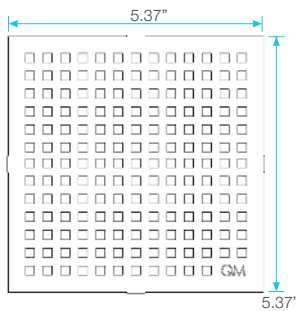

Lagos Square Drain

Installation

Specifications

Drain Grate - Top View:
4" x 4"
Mira
Tulia

Drain Grate - Top View:
4" x 4"
Veil

Drain Grate - Top View:
5 3/4" x 5 3/4"
Mira
Tulia

Drain Grate - Top View:
5 3/4" x 5 3/4"
Veil

Drain Base - Top View:
Mira
Tulia

Drain Base - Top View:
Veil

Drain Base - Top View:
Mira
Tulia

Drain Base - Top View:
Veil

Drain Grate - Side View:
Mira
Tulia

Drain Grate - Side View:
Veil

Note: Installer must verify all rough-in dimensions prior to installation and consult local and national codes. Conformity and compliance to local and national codes are the responsibility of the installer. Dimensions are subject to Manufacturers tolerance and change without notice. We can assume no responsibility for use of superseded or void data.

Tulia Line

SKU	Size	Finish
88.200.01	4x4"	Satin
88.200.03	4x4"	Polished
88.200.05	4x4"	Bronze
88.200.02	5 3/4"x5 3/4"	Satin
88.200.04	5 3/4"x5 3/4"	Polished
88.200.06	5 3/4"x5 3/4"	Bronze

Veil Line

SKU	Size	Finish
88.300.01	4x4"	Polished
88.300.03	4x4"	Satin
88.300.05	4x4"	ORB
88.300.07	4x4"	Satin Gold
88.300.02	5 3/4"x5 3/4"	Polished
88.300.04	5 3/4"x5 3/4"	Satin
88.300.06	5 3/4"x5 3/4"	ORB
88.300.08	5 3/4"x5 3/4"	Satin Gold