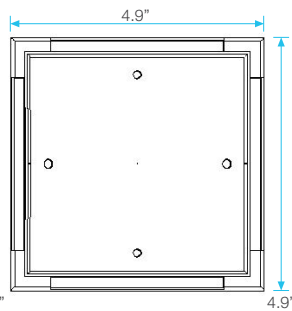

Lagos Square Drain

Installation

Specifications

Drain Grate - Top View:
4" x 4"
Mira
Tulia

Drain Grate - Top View:
4" x 4"
Veil

Drain Grate - Top View:
5 3/4" x 5 3/4"
Mira
Tulia

Drain Grate - Top View:
5 3/4" x 5 3/4"
Veil

Drain Base - Top View:
Mira
Tulia

Drain Base - Top View:
Veil

Drain Base - Top View:
Mira
Tulia

Drain Base - Top View:
Veil

Drain Grate - Side View:
Mira
Tulia

Drain Grate - Side View:
Veil

Note: Installer must verify all rough-in dimensions prior to installation and consult local and national codes. Conformity and compliance to local and national codes are the responsibility of the installer. Dimensions are subject to Manufacturers tolerance and change without notice. We can assume no responsibility for use of superseded or void data.

Lagos Square Drain

Lagos Series Features

- 15 gauge 316 Stainless Steel Grate = 1.8 mm
- Base made in ABS plastic
- Requires traditional 4-way floor pitch
- Works with 2" ABS, PVC or Cast Iron shower drain flange (not included)
- Grate can be removed completely for cleaning
- Hair Strainer Basket comes with every drain, fits inside the drain to collect hair and other debris, preventing pipe clogs
- Lagos Series is intended for use with traditional waterproofing methods

Tulia Line

SKU	Size	Finish
88.200.01	4x4"	Satin
88.200.03	4x4"	Polished
88.200.05	4x4"	Bronze
88.200.02	5 3/4"x5 3/4"	Satin
88.200.04	5 3/4"x5 3/4"	Polished
88.200.06	5 3/4"x5 3/4"	Bronze

Veil Line

SKU	Size	Finish
88.300.01	4x4"	Polished
88.300.03	4x4"	Satin
88.300.05	4x4"	ORB
88.300.07	4x4"	Satin Gold
88.300.02	5 3/4"x5 3/4"	Polished
88.300.04	5 3/4"x5 3/4"	Satin
88.300.06	5 3/4"x5 3/4"	ORB
88.300.08	5 3/4"x5 3/4"	Satin Gold