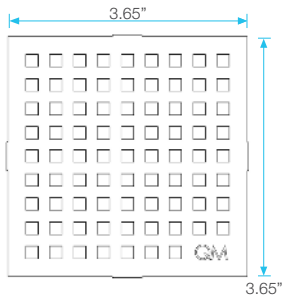

Lagos Square Drain

Installation

Specifications

Drain Grate - Top View:
4" x 4"
Mira
Tulia

Drain Grate - Top View:
4" x 4"
Veil

Drain Grate - Top View:
5 3/4" x 5 3/4"
Mira
Tulia

Drain Grate - Top View:
5 3/4" x 5 3/4"
Veil

Drain Base - Top View:
Mira
Tulia

Drain Base - Top View:
Veil

Drain Base - Top View:
Mira
Tulia

Drain Base - Top View:
Veil

Drain Grate - Side View:
Mira
Tulia

Drain Grate - Side View:
Veil

Note: Installer must verify all rough-in dimensions prior to installation and consult local and national codes. Conformity and compliance to local and national codes are the responsibility of the installer. Dimensions are subject to Manufacturers tolerance and change without notice. We can assume no responsibility for use of superseded or void data.

Lagos Square Drain

Lagos Series Features

- 15 gauge 316 Stainless Steel Grate = 1.8 mm
- Base made in ABS plastic
- Requires traditional 4-way floor pitch
- Works with 2" ABS, PVC or Cast Iron shower drain flange (not included)
- Grate can be removed completely for cleaning
- Hair Strainer Basket comes with every drain, fits inside the drain to collect hair and other debris, preventing pipe clogs
- Lagos Series is intended for use with traditional waterproofing methods

Tulia Line

SKU	Size	Finish
88.200.01	4x4"	Satin
88.200.03	4x4"	Polished
88.200.05	4x4"	Bronze
88.200.02	5 3/4"x5 3/4"	Satin
88.200.04	5 3/4"x5 3/4"	Polished
88.200.06	5 3/4"x5 3/4"	Bronze

Veil Line

SKU	Size	Finish
88.300.01	4x4"	Polished
88.300.03	4x4"	Satin
88.300.05	4x4"	ORB
88.300.07	4x4"	Satin Gold
88.300.02	5 3/4"x5 3/4"	Polished
88.300.04	5 3/4"x5 3/4"	Satin
88.300.06	5 3/4"x5 3/4"	ORB
88.300.08	5 3/4"x5 3/4"	Satin Gold